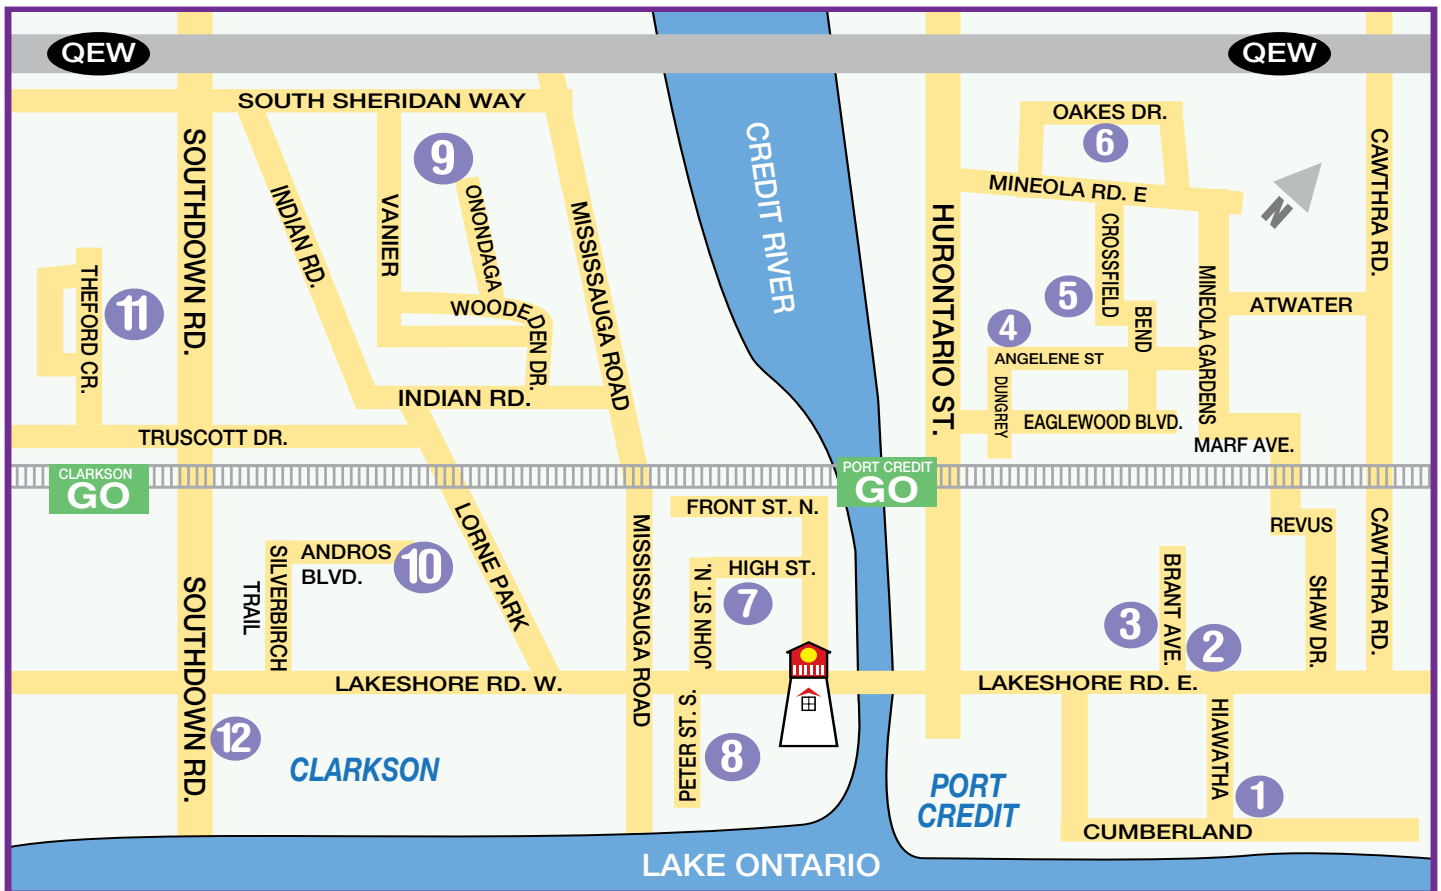

arts  
on the  
CREDIT   
ARTS DRIVE

Get GPS DIRECTIONS Here:

**SEPTEMBER 24, 2022**  
11 am – 5 pm  
**FREE ADMISSION**

Get LOCATION directions at:  
<https://tinyurl.com/ArtsDrive>

## ARTS DRIVE 2022 ~ ARTISTS & LOCATIONS

- |  |  |   |
|--|--|---|
| 1) 39 Hiawatha Parkway<br>Valerie Barton, Khaula Siddique  | 5) 1314 Crossfield Bend<br>Gabby Tutak, Adriana Rinaldi,<br>Carole Neely, Rey Sandre | 9) 1598 Onondaga Place<br>Rosemary Broos, Jackie Gallagher                  |
| 2) REVIVE PILATES – 3 Brant Avenue<br>Belinda Carmichael,<br>Izabela Ghahramanyan,<br>Carol-Ann Michaelson | 6) 162 Oakes Drive<br>Sue Riley, Elysia Prokopetz,<br>Jane Peryer                    | 10) 1387 Andros Boulevard<br>Sjon de Groot, Sandra Robson,<br>Laura Beaton, |
| 3) PAZAN GALLERY - 6 Brant Avenue<br>Bridget McKay, Devika Mathur,<br>Rikki Singleton                      | 7) 9 John Street<br>Paddles by Blue  | 11) 1515 Thefford Court<br>Alison Syer                                      |
| 4) 91 Angelene Street<br>Jen Lawton  | 8) 12 Peter Street<br>Mila Duric, Juliana Duric                                      | 12) 927 Southdown Road<br>Amanda Shotton,<br>Katrina Abrahams               |